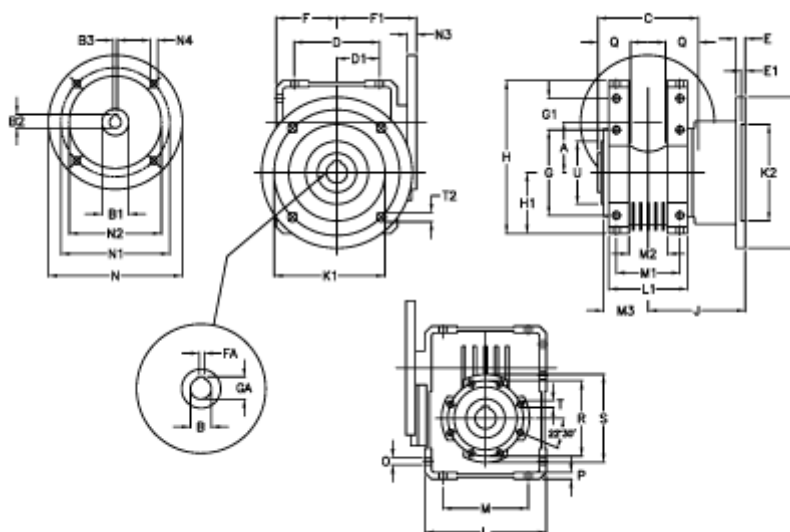

Article number: 392208604643116

Description: Worm Gear with Torque Limiter
W86 L1-UF-46-P80 B14

Measures

A = 86.90	E = 15	H = 245.5	M = 144	N4 = 6,5	U = 110
B = 35	E1 = 6	H1 = 100.0	M1 = 101	O = 11.5	
B1 E7 = 19	F = 100	J = 151.0	M2 = 57	P = 11	
B2 = 21.8	F1 = 128	K = 210	M3 = 65	Q = 45	
B3 H9 = 6	FA = 10	K1 = 176	N = 120	R = 130	
C = 140	G = 144	K2 = 152	N1 = 100	S = 150	
D = 144.0	G1 = 45.5	L = 200	N2 = 80	T = M10x18	
D1 = 72.0	GA = 38.3	L1 = 125	N3 = 7.5	T2 = 12.5	